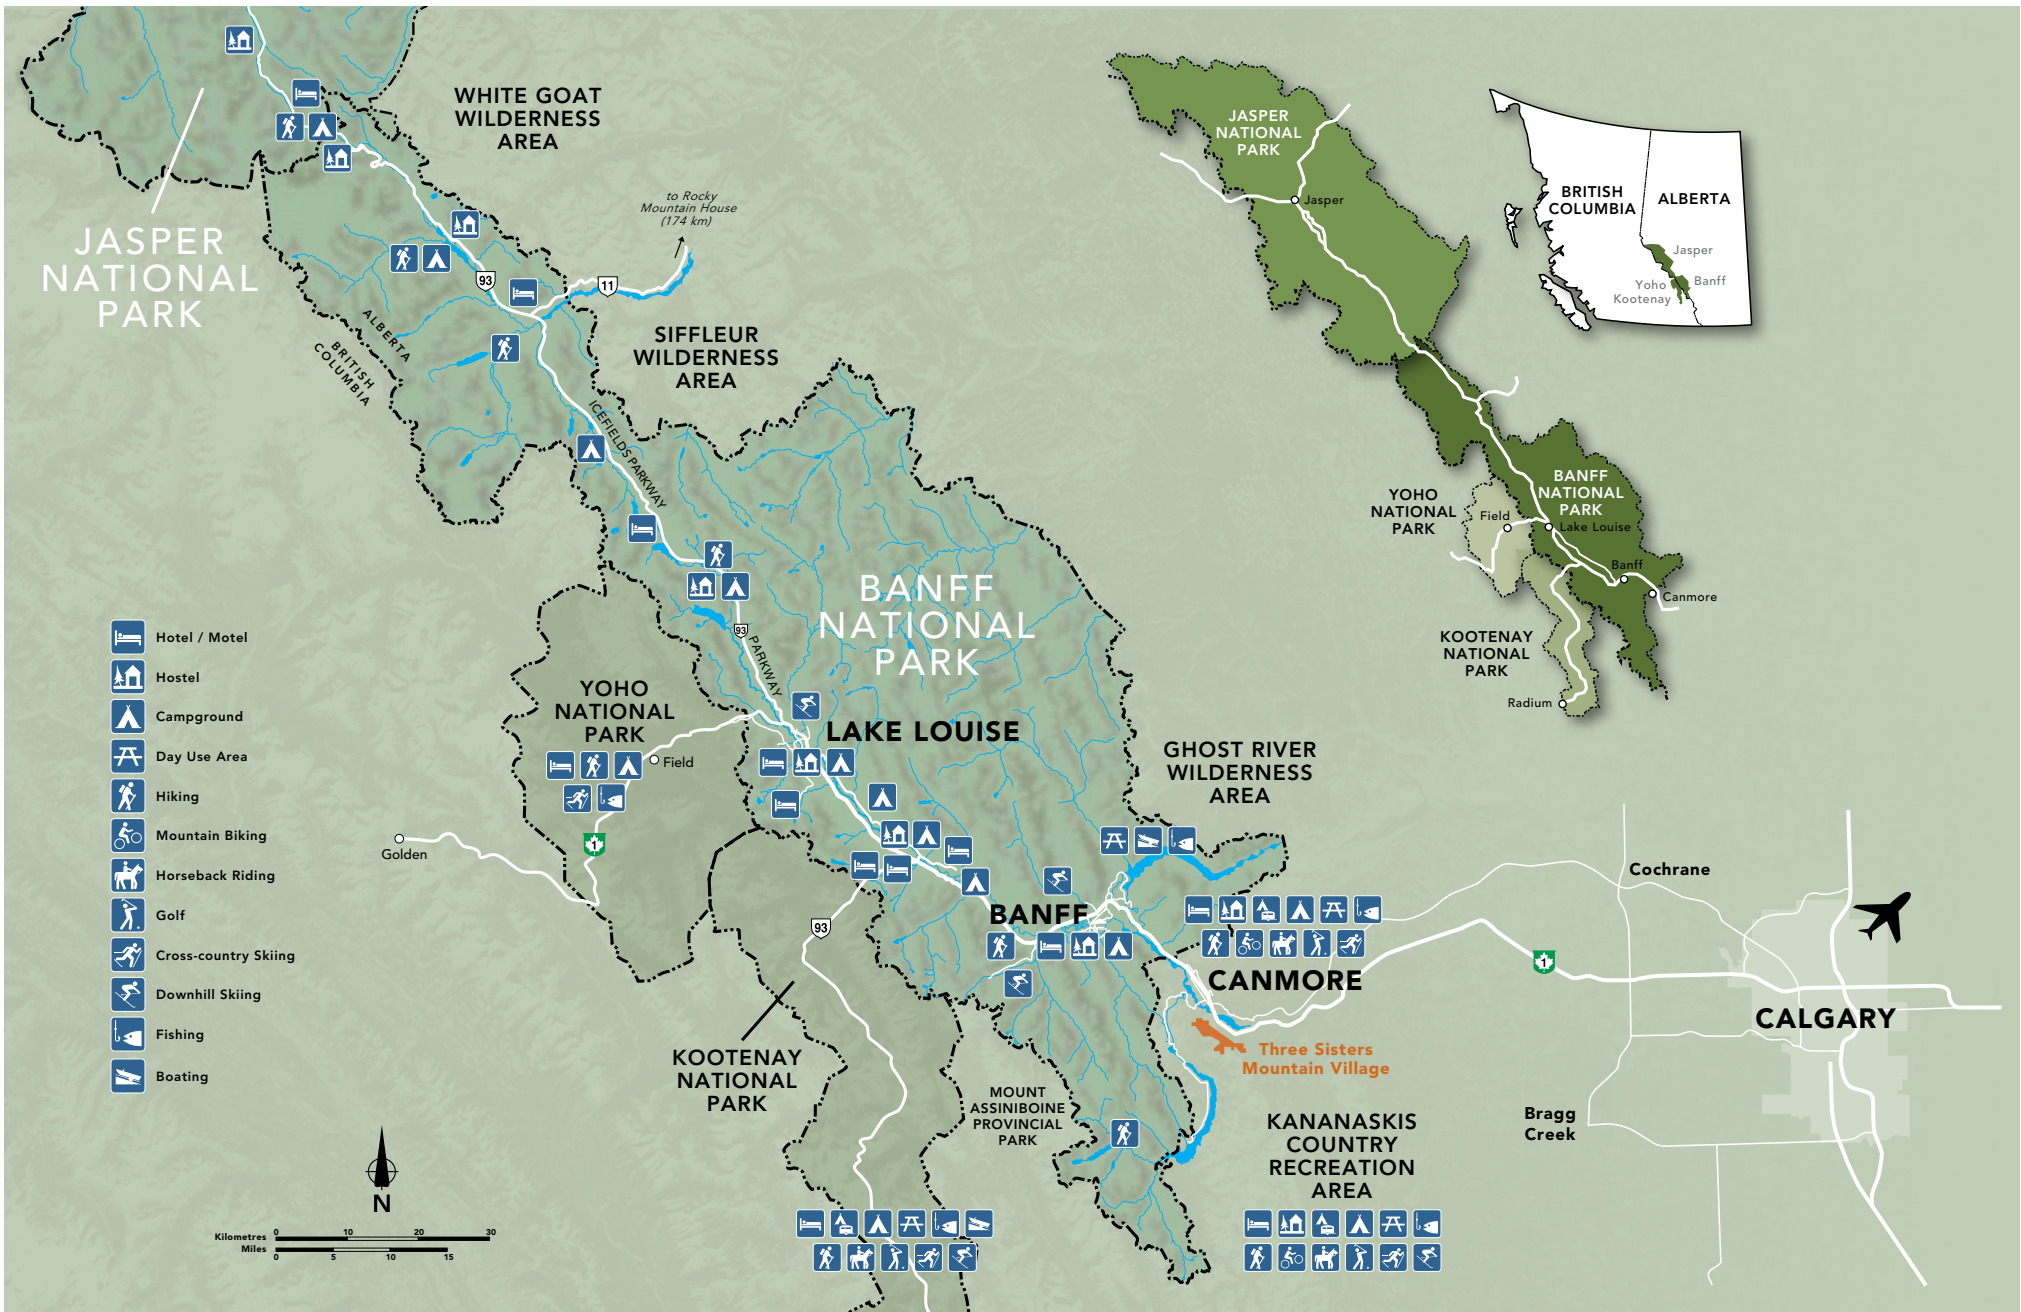

VERSANT AT STEWART CREEK CANMORE, ALBERTA

Please call for a private viewing.

Toll free 1.888.884.3948 Phone 403.609.6331

www.alpinehomescanada.ca

ALPINE · HOMES

Celebrate Rustic Elegance

VERSANT
 AT STEWART CREEK

VERSANT AT STEWART CREEK CANMORE, ALBERTA

Please call for a private viewing.
 Toll free 1.888.884.3948 Phone 403.609.6331
www.alpinehomescanada.ca

ALPINE HOMES

Celebrate Rustic Elegance